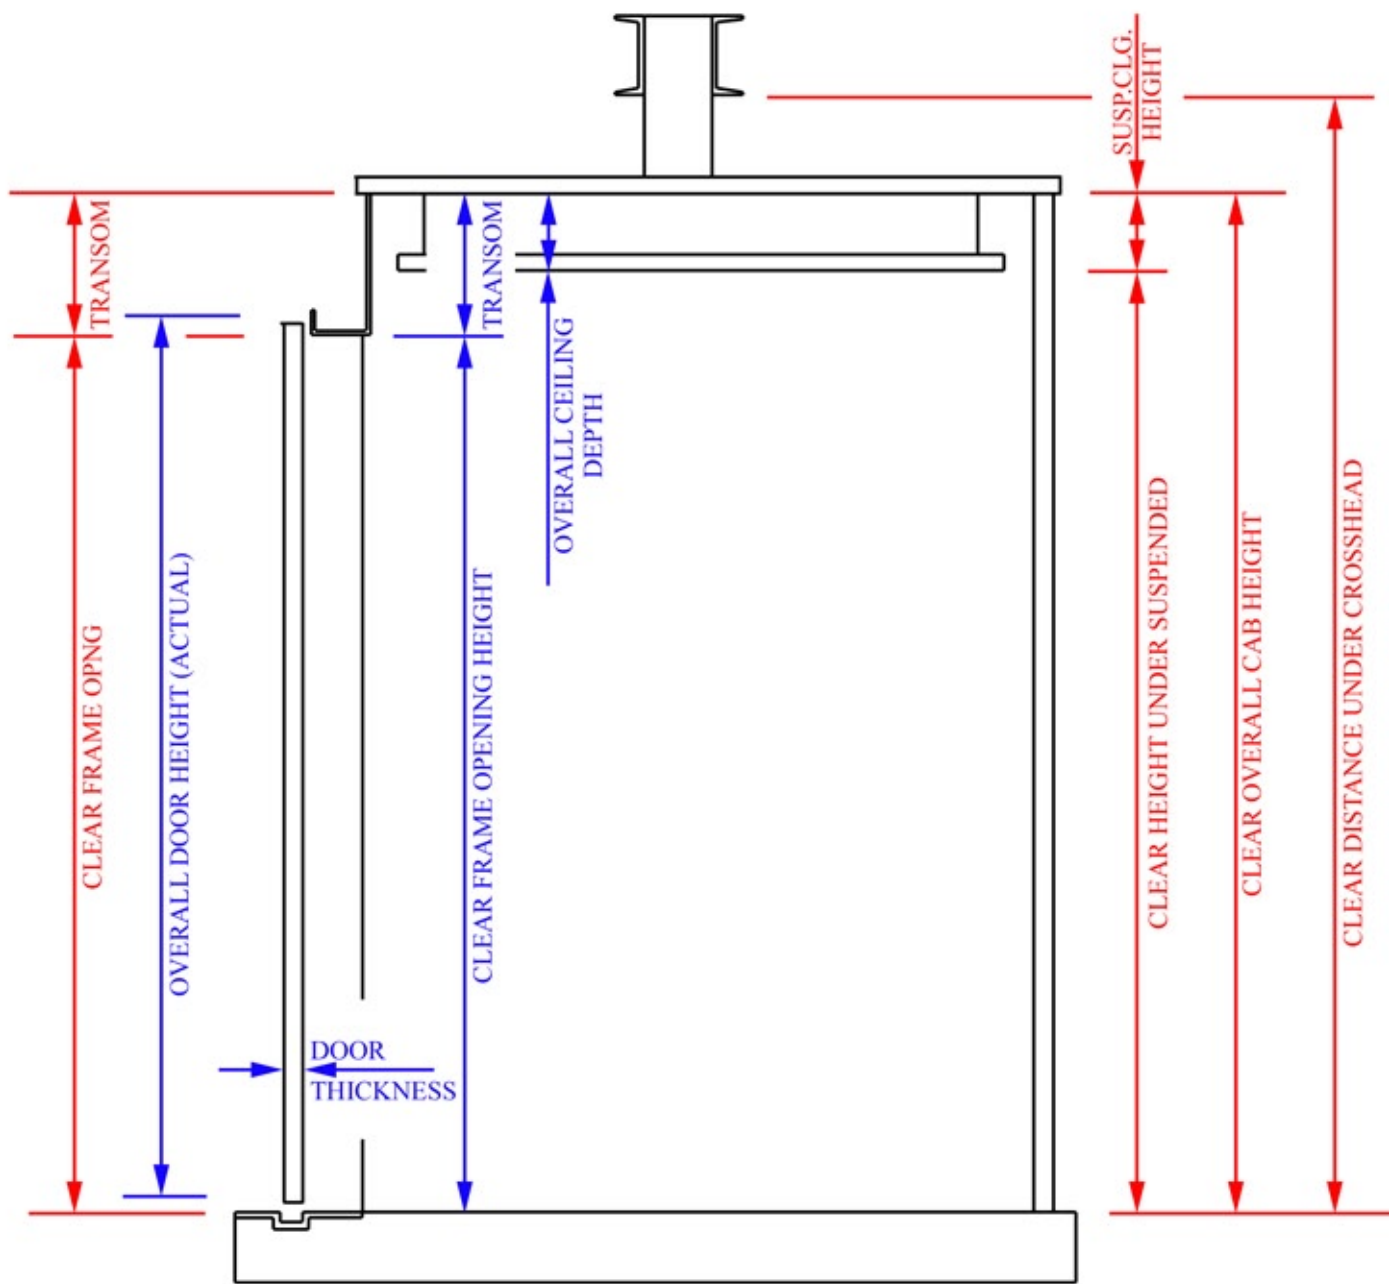

Plan View

Red Dimensions are required for New Cabs
Blue Dimensions are required for Cab Interior Mods

<i>Project Name:</i>	<i>Page:</i> _____ of _____
<i>Project Address:</i>	<i>Date:</i>
<i>Company Name:</i>	Drawing CTR OPNG

Section

Red Dimensions are required for New Cabs
Blue Dimensions are required for Cab Interior Mods

Project Name:	Page: _____ of _____
Project Address:	Date:
Company Name:	SING-SPD SECTION