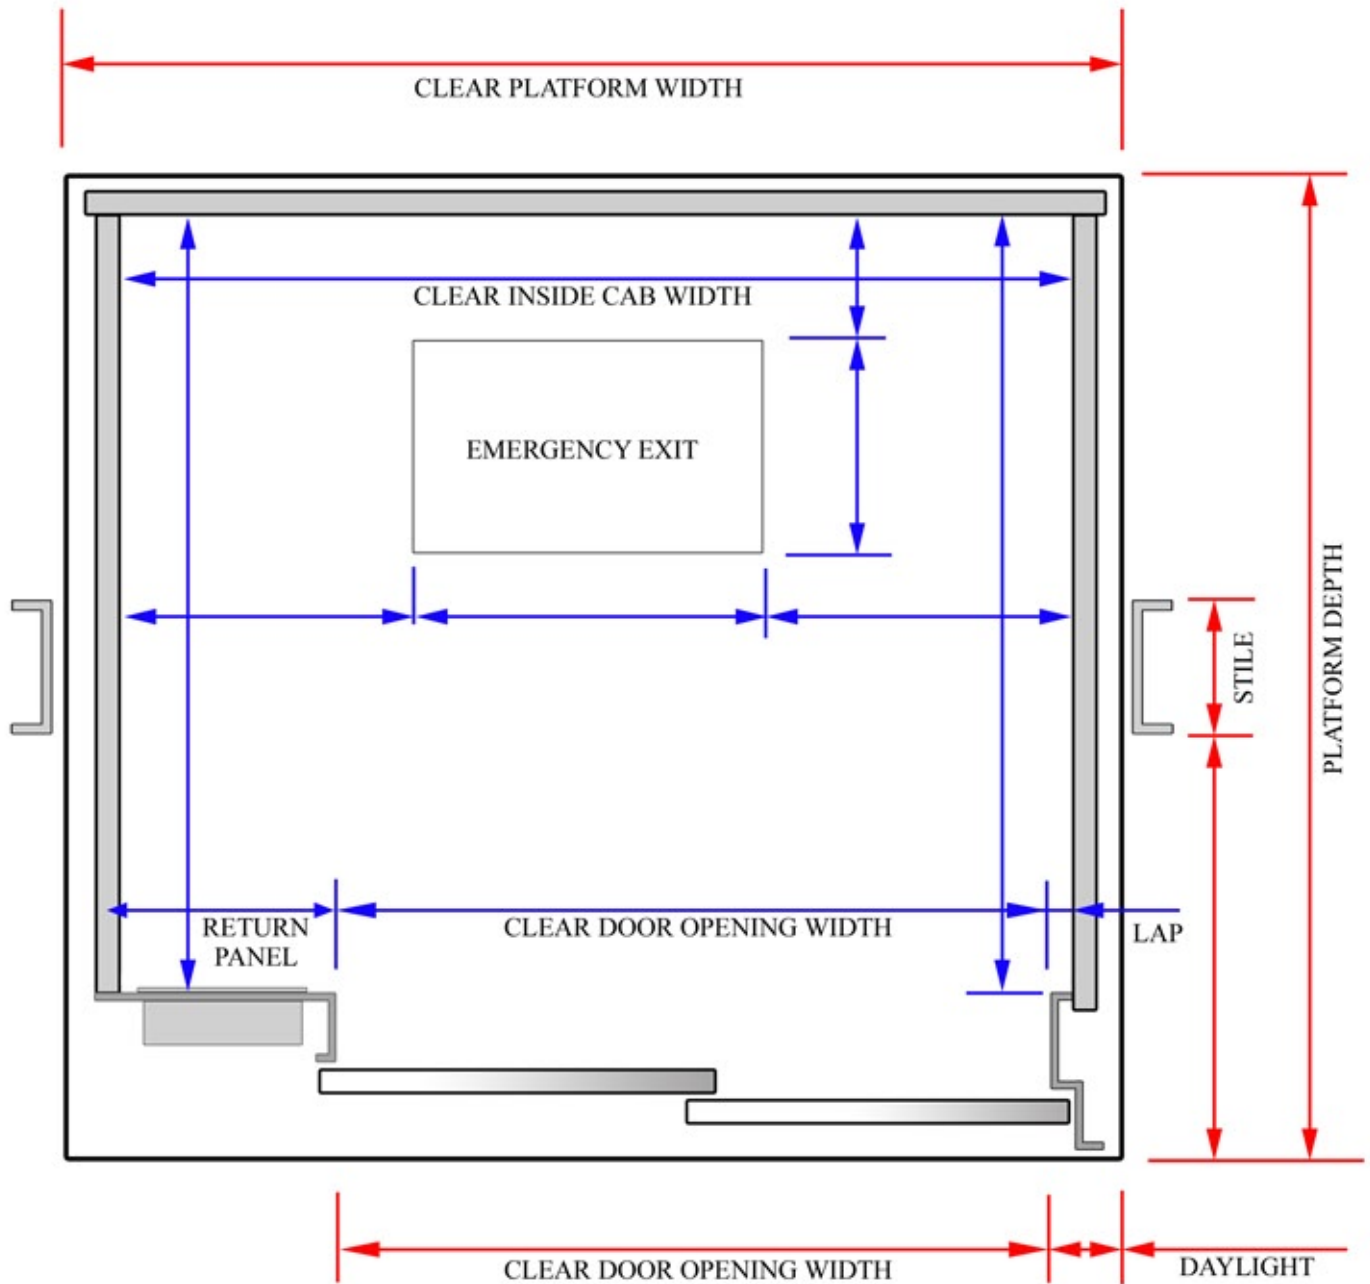

Plan View

Red Dimensions are required for New Cabs
Blue Dimensions are required for Cab Interior Mods

	Project Name:	Page:
		_____ of _____
	Project Address:	Date:
	Company Name:	Drawing
		2SP-LH

Plan View

Red Dimensions are required for New Cabs
Blue Dimensions are required for Cab Interior Mods

Project Name:

Project Address:

Company Name:

Page:

of

Date:

Drawing
2SP-RH

Section

Red Dimensions are required for New Cabs
Blue Dimensions are required for Cab Interior Mods

Project Name:	Page: _____ of _____
Project Address:	Date:
Company Name:	TWO-SPD SECTION