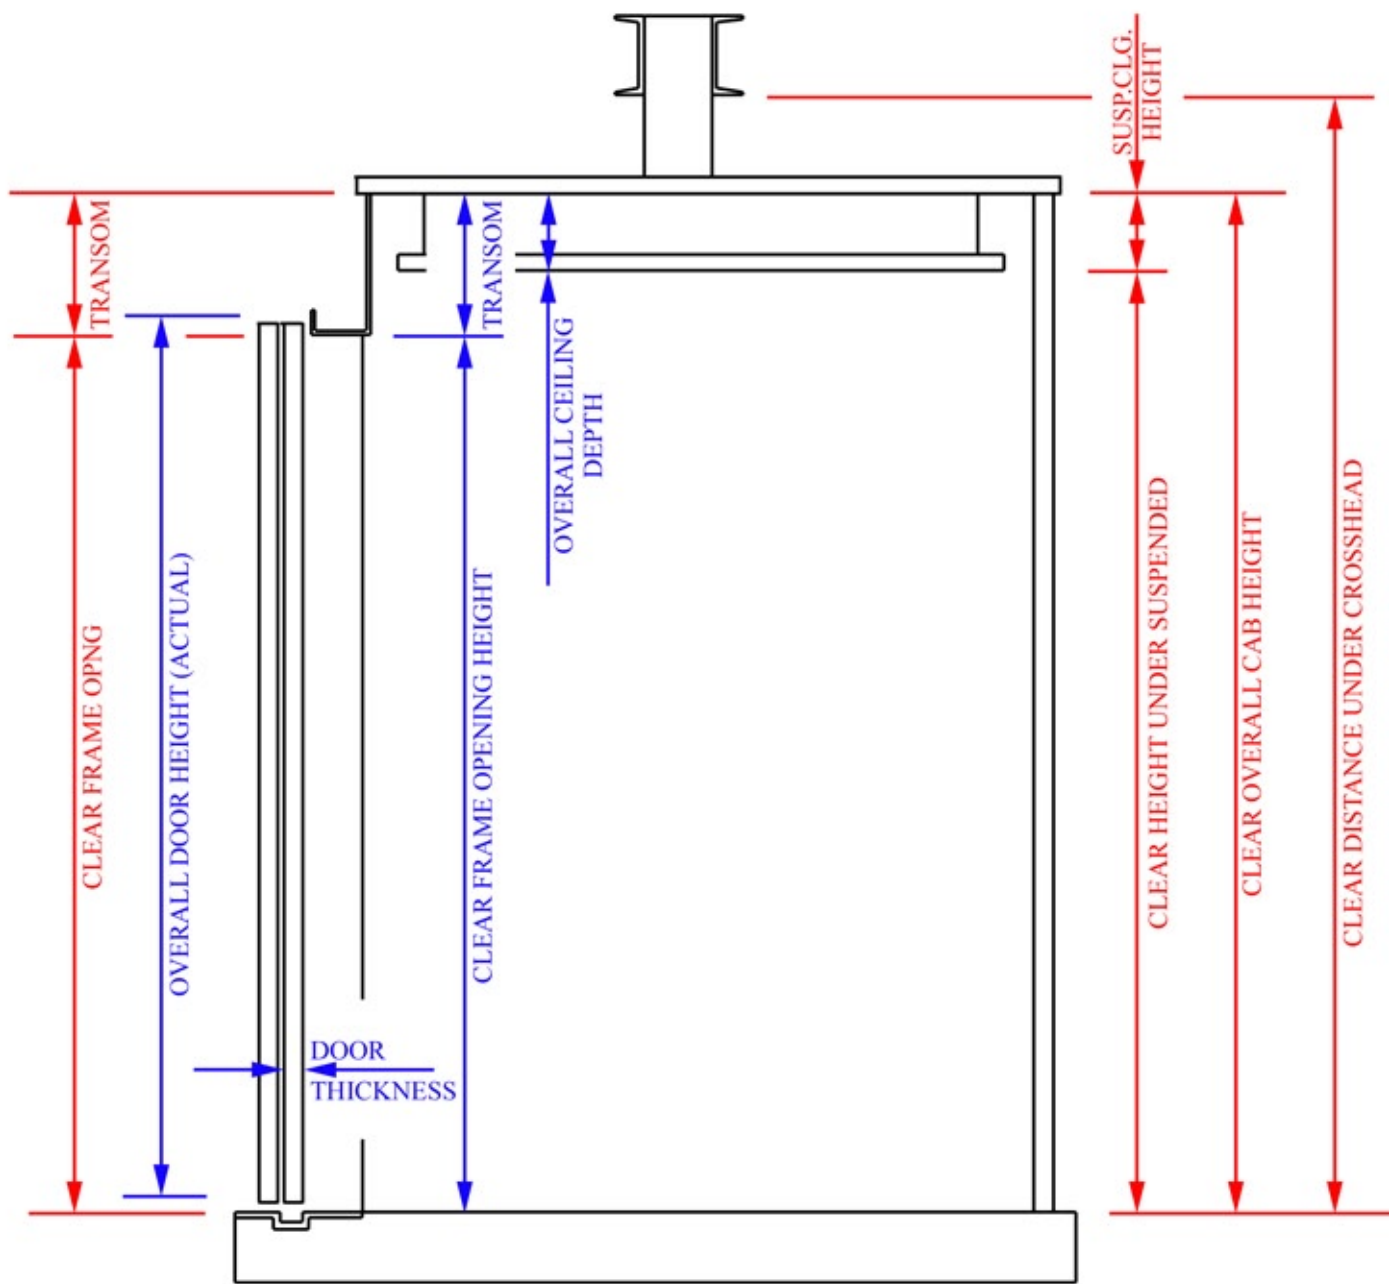

Red Dimensions are required for New Cabs
Blue Dimensions are required for Cab Interior Mods

Project Name:

Project Address:

Company Name:

Page:

of

Date:

Drawing
2SP-RH

Section

Red Dimensions are required for New Cabs
Blue Dimensions are required for Cab Interior Mods

Project Name:	Page: _____ of _____
Project Address:	Date:
Company Name:	TWO-SPD SECTION